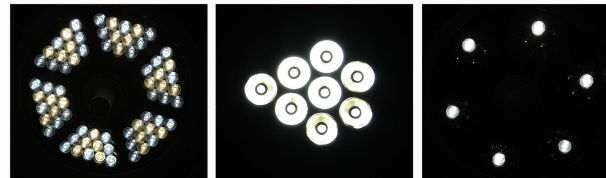

# HFMED

SHANGHAI HUIFENG MEDICAL INSTRUMENT CO.,LTD

**500/500LED**

**INSTALLATION DIAGRAM**

**500/500LED**

**Adjustable color temperature**

Through reliable beam synthesis control technology, the color temperature can be adjusted between 3800K-5000K under the condition that the color rendering index is 93. Surgeons can adjust the color temperature according to their own habits or different surgical sites to achieve the ideal tissue contrast and achieve the best tissue resolution.

**700/500LED one key low light (Endoscope)**

The operation shadowless lamp is equipped with a one-key low light (endoscope) lighting mode, which is convenient for the surgeon to quickly switch from the general mode. It does not interfere with the doctor's field of vision and the observation of tissues during endoscopic surgery.