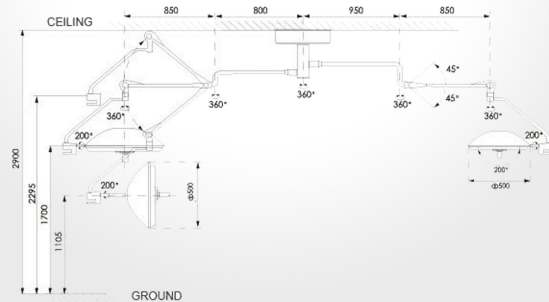

500/500LED

INSTALLATION DIAGRAM