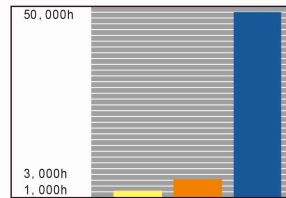

280WLED

Cold light operating lamp (deep)

HFMED

SHANGHAI HUIFENG MEDICAL INSTRUMENT CO., LTD

280WLED

Product Description

Device used for providing a specialized source of light for illumination of a site of medical intervention. It provides a high intensity, high colour rendering field of light that minimizes shadows and the emission of heat. Adjustable Operating field diameter with focus

Main Technical Data

280WLED Cold light operating lamp (deep)	
illuminance	≥50,000Lux
Colour temperature	4000±500k
color reduction index(Ra)	97
Total irradiance	171W/m ²
Size of light field	150mm
LED bulb quantity	19PCS
LED bulb life(hr)	≥50,000
Rated power of bulb	3.2V/1W(32pc led bulb)
Power supply voltage	220V/50Hz
Bulb	LED bulb
Lowest height of installation	2300-2600mm
Accessories/ spare parts/consumables	
	1 x Set of spare LED bulbs
	1 x Spare handle
	1 x Set of spare fuses