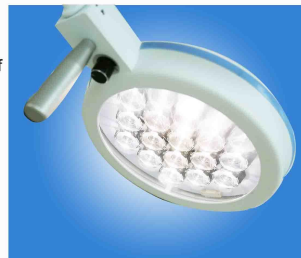

HFMED®
280WLED | Cold light operating lamp (deep)

This cold-light single hole deep lamp (LED) features simple structure, easy usage, good appearance and practicability, as well as distinctive performance for deep illumination. More applicable to relatively low-storey room.

280WLED

Cold light operating lamp (deep)

HFMED

SHANGHAI HUIFENG MEDICAL INSTRUMENT CO., LTD

280WLED

Product Description

Device used for providing a specialized source of light for illumination of a site of medical intervention. It provides a high intensity, high colour rendering field of light that minimizes shadows and the emission of heat. Adjustable Operating field diameter with focus

Mutil joints arm system, stably suspending, and moving smoothly
Height for 2300-2600mm
Operating Theater

Long service life:
Halogen generally is 1000 hours, the LED is the (Osram) more than 50000 hours.