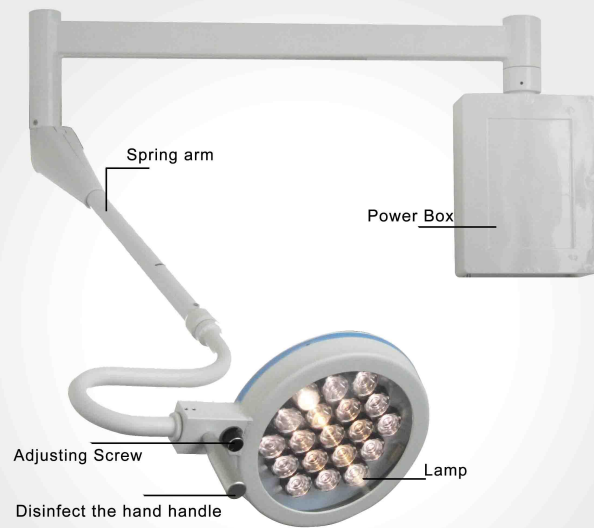

HFMED®
280WLED | Cold light operating lamp (deep)

This cold-light single hole deep lamp (LED) features simple structure, easy usage, good appearance and practicability, as well as distinctive performance for deep illumination. More applicable to relatively low-storey room.

280WLED

Cold light operating lamp (deep)

HFMED

SHANGHAI HUIFENG MEDICAL INSTRUMENT CO., LTD

280WLED

Product Description

Device used for providing a specialized source of light for illumination of a site of medical intervention. It provides a high intensity, high colour rendering field of light that minimizes shadows and the emission of heat. Adjustable Operating field diameter with focus